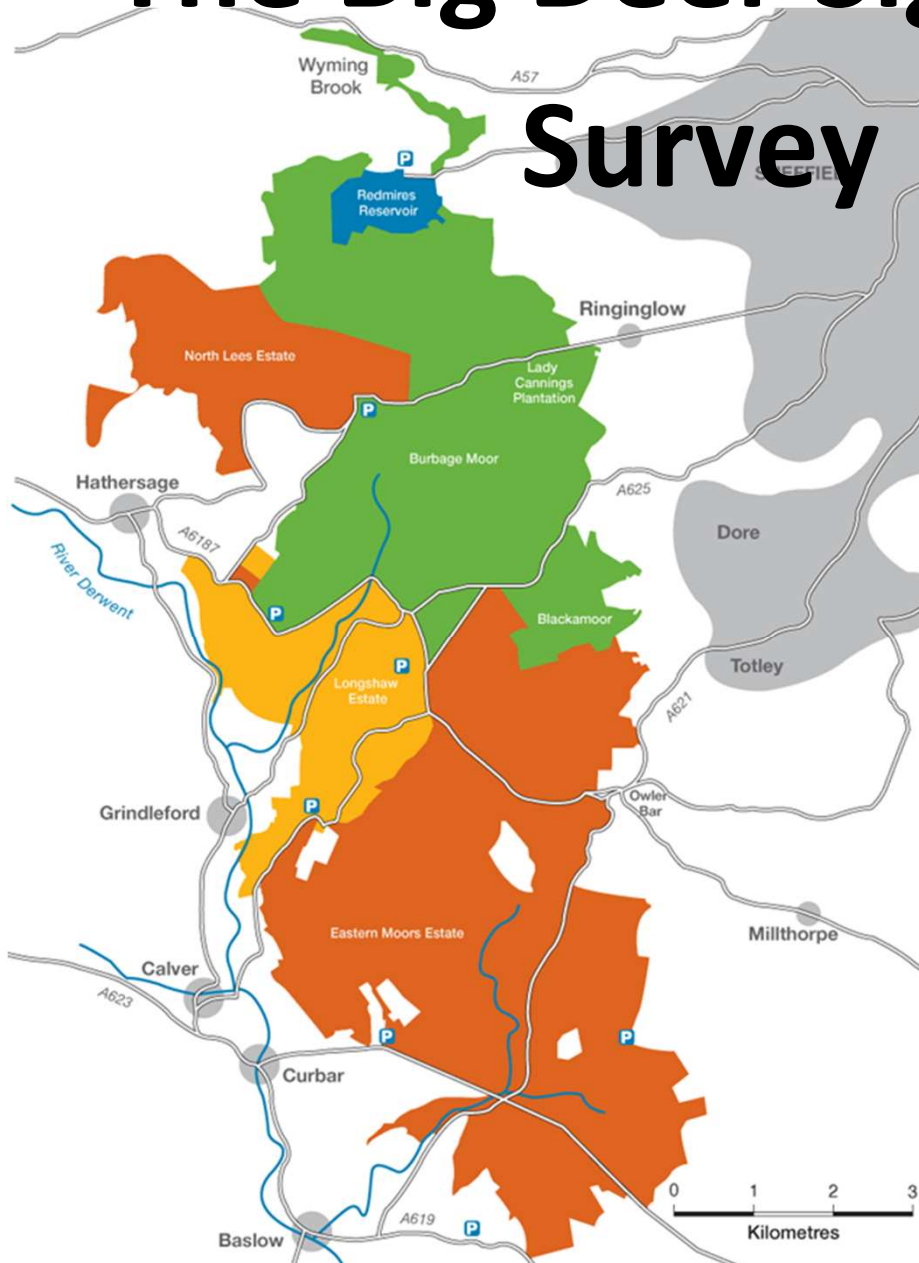

# The Big Deer Sightings Survey

Red deer stag

Mark on the map with a numbered sticker **where you SAW** the deer & complete a record sheet with your details

Red Deer hind

Professor Ian D. Rotherham, Sheffield Hallam University & the British Ecological Society; [info@hallamec.plus.org](mailto:info@hallamec.plus.org) or telephone 0114 2724227 ; [www.ukeconet.org](http://www.ukeconet.org)